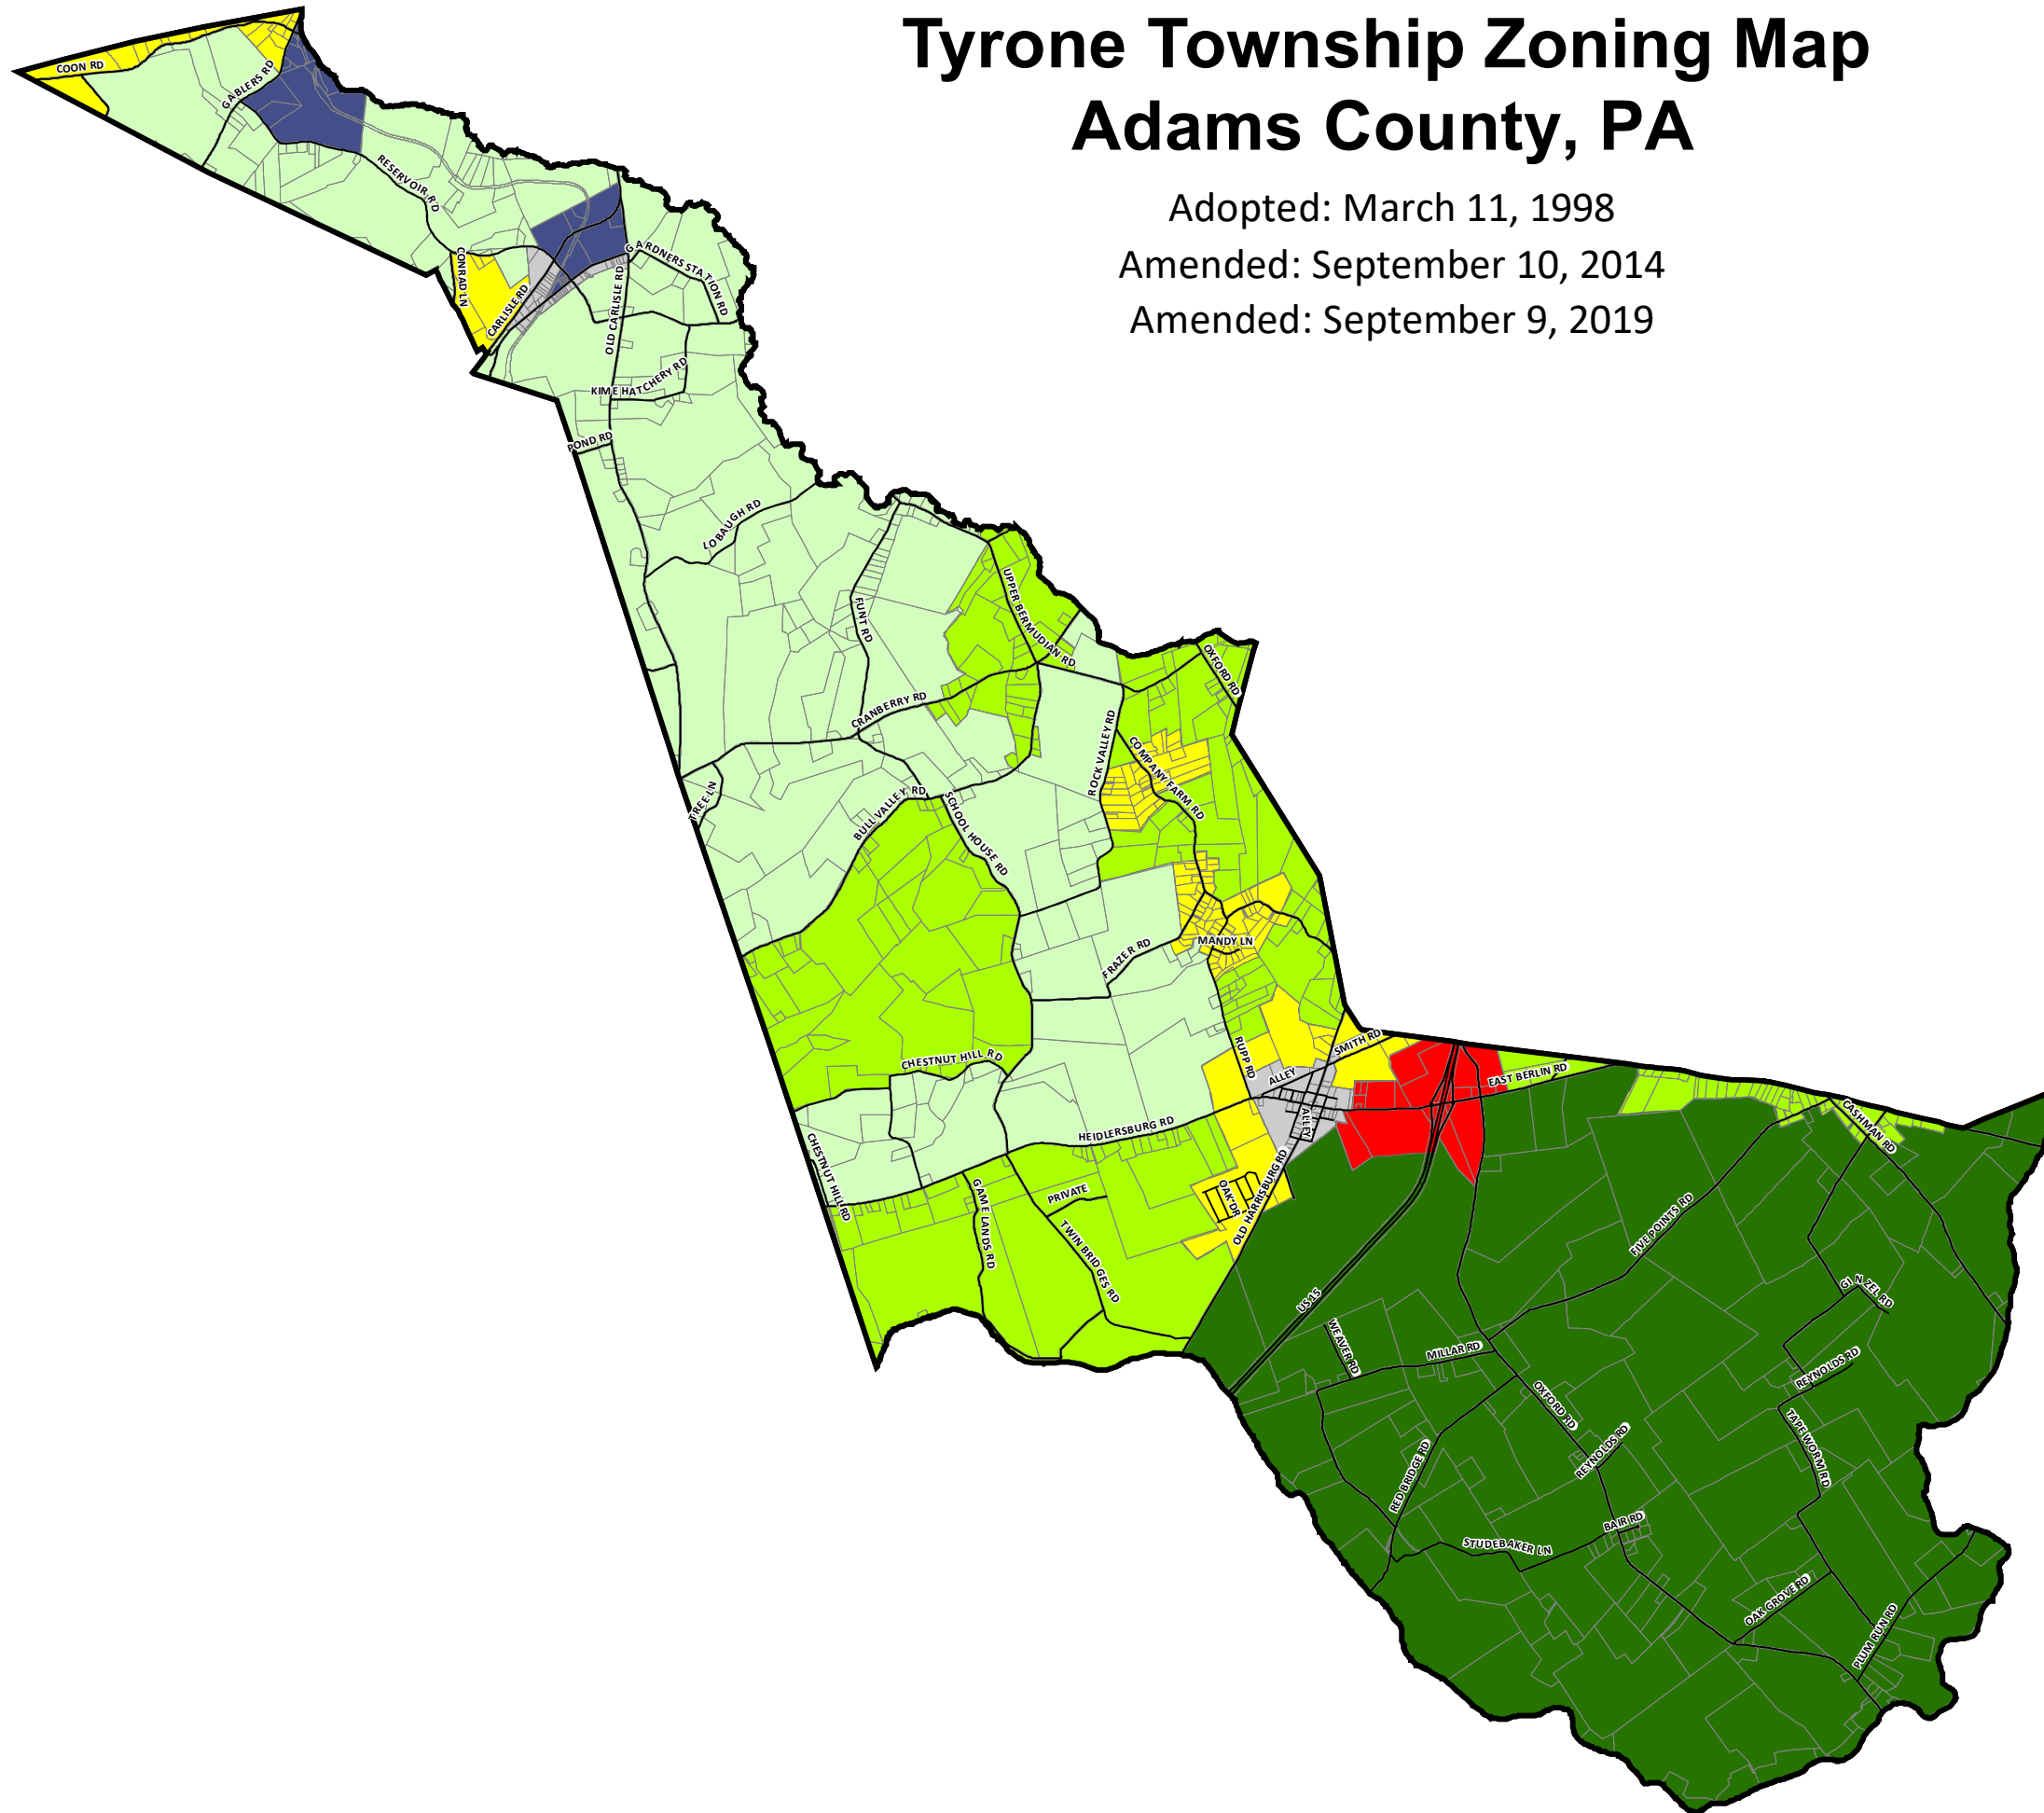

Tyrone Township Zoning Map Adams County, PA

Adopted: March 11, 1998

Amended: September 10, 2014

Amended: September 9, 2019

Legend

Zoning District

-  Agricultural Preservation -2 (AP-2)
-  Agricultural Preservation -1 (AP-1)
-  Rural Residential (RR)
-  Residential (R)
-  Village (V)
-  Highway Commercial (HC)
-  Industrial (I)

The Tyrone Township Zoning Map does not depict the Floodplain District as set forth in Article XI of the Tyrone Township Zoning Ordinance.

Prepared By: ACOPD | March 1998 S.W.
Revised: September 2014, December 6, 2019